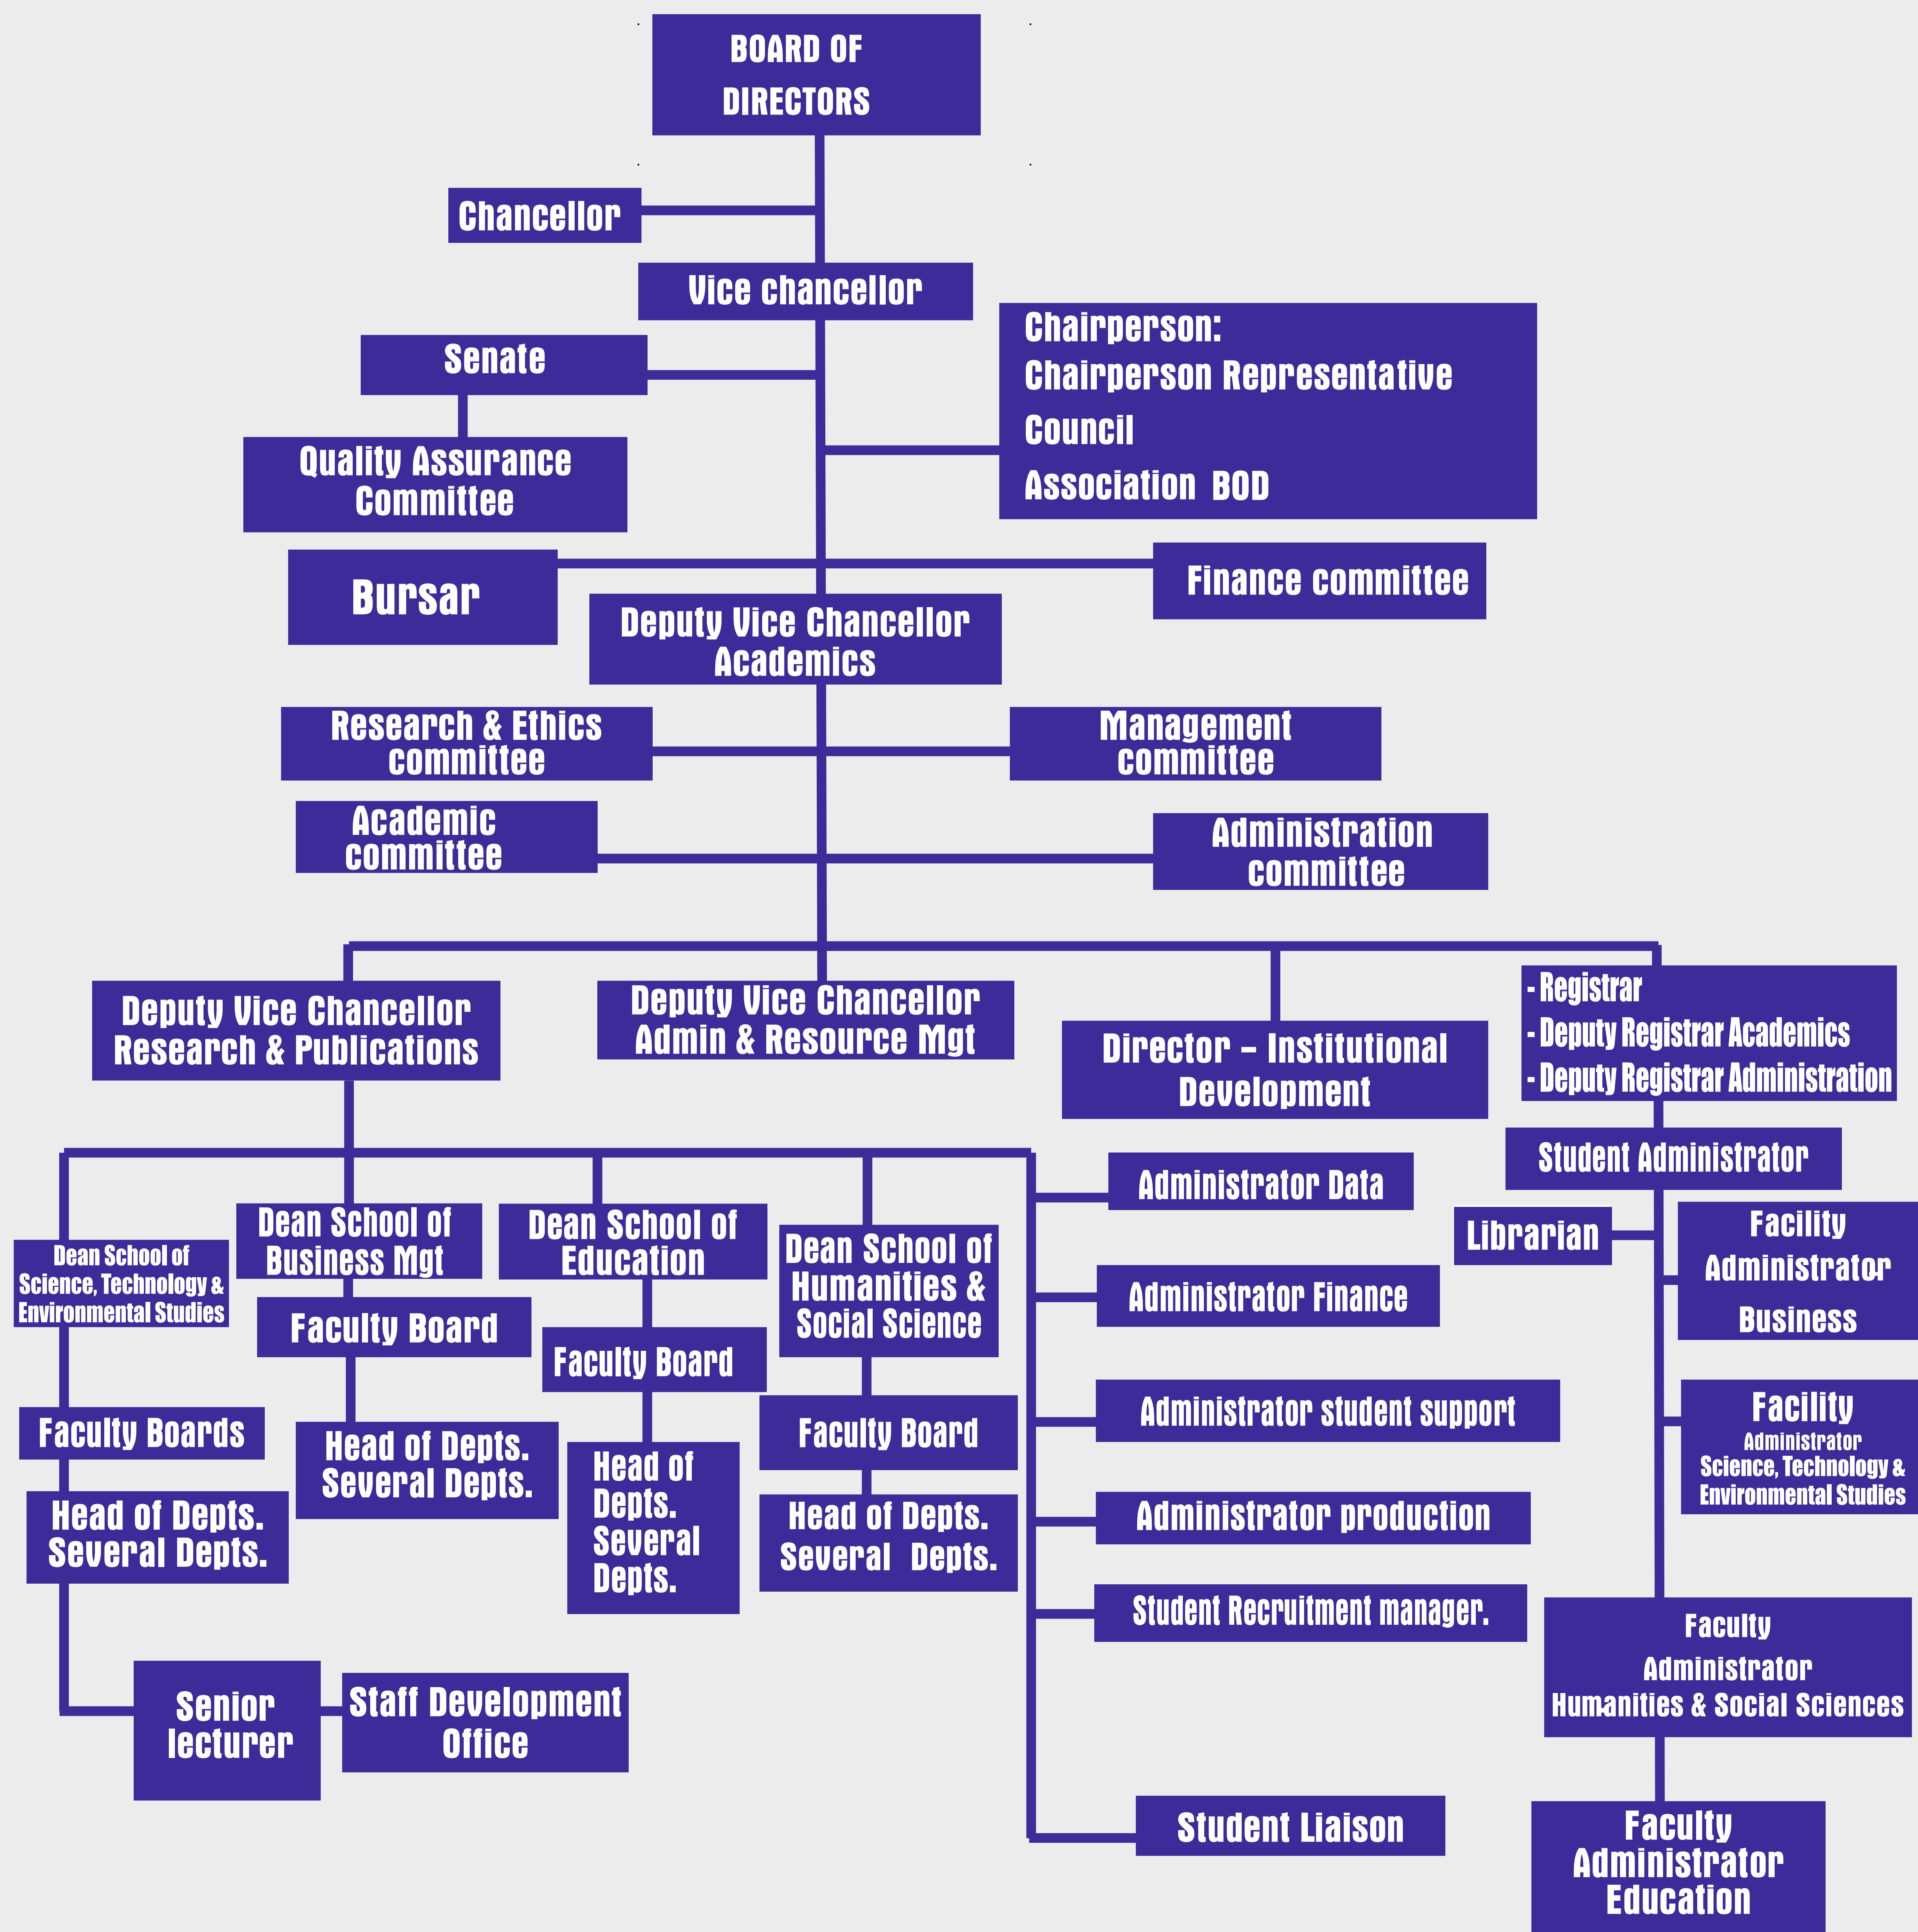

THE SUPERSHINE UNIVERSITY GOVERNANCE STRUCTURE

THE SUPERSHINE UNIVERSITY

ORGANISATIONAL STRUCTURE SCHOOL OF EDUCATION

THE SUPERSHINE UNIVERSITY

ORGANISATIONAL STRUCTURE SCHOOL OF SCIENCES, Technology and Environmental Studies

THE SUPERSHINE UNIVERSITY

ORGANISATIONAL STRUCTURE SCHOOL OF HUMANITIES AND SOCIAL SCIENCES

THE SUPERSHINE UNIVERSITY

ORGANISATIONAL STRUCTURE SCHOOL OF BUSINESS MANAGEMENT

THE SUPERSHINE UNIVERSITY

ORGANISATIONAL STRUCTURE SCHOOL OF AGRICULTURAL SCIENCE